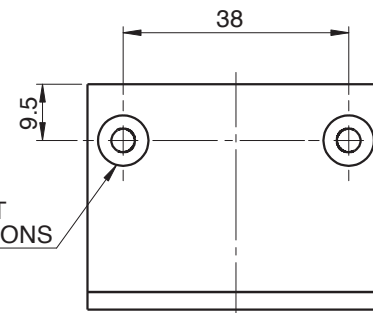

(2x) M3x5 deep
MOUNTING THREADS
2 SIDES

MINI USB CONNECTOR

(2x) 1/8"-27 NPT
WATER CONNECTIONS