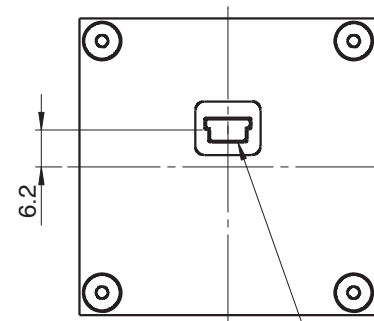

(2x) M3x5 deep
MOUNTING THREADS
2 SIDES

MINI USB CONNECTOR

(2x) 1/8"-27 NPT
WATER CONNECTIONS